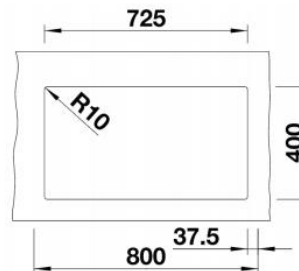

Warranty:

<https://blanco-australia.com/warranty/>