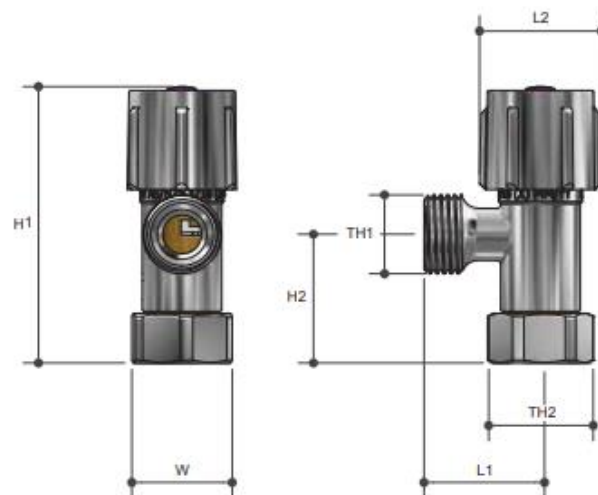

Wall Stops

Mini Wall Stops
¼ turn Chrome Plated
Code: 281039

FX10 230mm GUEST TOWEL RAIL

Beyond Accessories solid brass construction, including direct double fixing system
Diamond drill bit and drilling fixture included, wall plugs and screws
10 Year Warranty