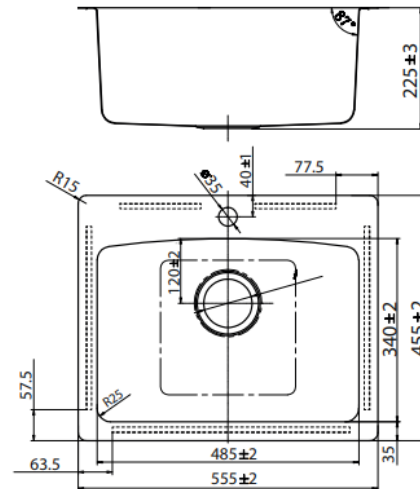

Specifications

Method of Installation:
Undermount

Cabinet Size:
80cm cabinet

Overall Dimensions:
755w x 460d x 200/200hmm

Cut-out Dimensions:
725w x 400d (refer to CAD drawing on the website for corner radii)

FEATURES:

- / 35L bowl with centre taphole
- / 304 stainless steel bowl with 25mm internal corner radius
- / 90mm stainless steel basket waste
- / Minimalist style with flat edge design

OVERALL DIMENSIONS:

555 L x 455 W x 225mm D

WARRANTY:

25 years

Care and Cleaning:

<https://youtu.be/Uqb2ZpiDSmA>

Warranty:

<https://www.everhard.com.au/warranties-2>

BTH1 BATH TUB DROP IN