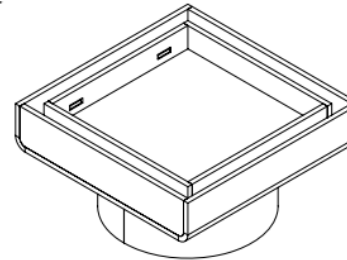

FX20-A FLOOR WASTE

Floor Waste   Radiant Tile Insert Floor Waste 100x100x38mm
316 Stainless Steel manufacture, for connection to 50mm PVC waste with puddle flange
2 Year Warranty
Finish: Stainless Steel
Code: RAD316-RGS-100-38

FEATURES

- 316 stainless steel
- Thickness of stainless steel is 1.2mm
- Base is 1.2mm folded edge, cover is 1.0mm folded edge
- Australian Watermark approved
- 12mm deep insert can accommodate up to 10mm tile + adhesive
- Matt Black has a Teflon finish, Brushed Gold has a PVD finish
- Covered by a 7 year warranty *

Technical Information and Warranty:

<http://www.radiantheating.com.au/downloads/floor-grates-brochure.pdf>