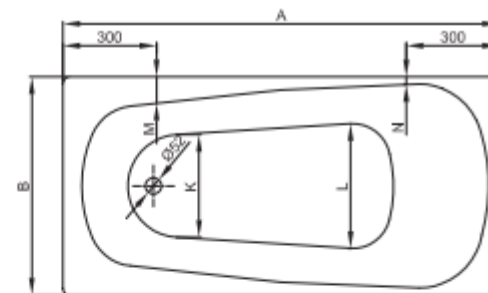

dimension	A	B	C	D	E	F	G	H	I	K	L	M	N	P	Volume	Weight
140 x 70 x 42 cm	1400	700	85	1255	60	460	460	480	1035	420	480	100	65	225	85 litre	36.3kg
150 x 70 x 42 cm	1500	700	80	1360	60	460	580	460	1145	420	480	100	60	225	95 litre	38.0kg
160 x 70 x 42 cm	1600	700	85	1450	65	440	640	520	1225	420	480	95	60	225	108 litre	41.0kg
170 x 70 x 42 cm	1700	700	85	1550	65	450	700	550	1300	420	480	90	65	240	120 litre	43.2kg