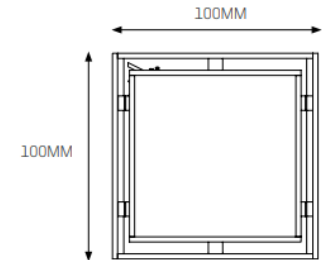

FX20-A FLOOR WASTE

Floor Waste   Radiant Tile Insert Floor Waste 100x100x38mm
316 Stainless Steel manufacture, for connection to 50mm PVC waste with puddle flange
2 Year Warranty
Finish: Stainless Steel
Code: RAD316-RGS-100-38

FEATURES

- 316 stainless steel
- Thickness of stainless steel is 1.2mm
- Base is 1.2mm folded edge, cover is 1.0mm folded edge
- Australian Watermark approved
- 12mm deep insert can accommodate up to 10mm tile + adhesive
- Matt Black has a Teflon finish, Brushed Gold has a PVD finish
- Covered by a 7 year warranty *

Technical Information and Warranty:

<http://www.radiantheating.com.au/downloads/floor-grates-brochure.pdf>