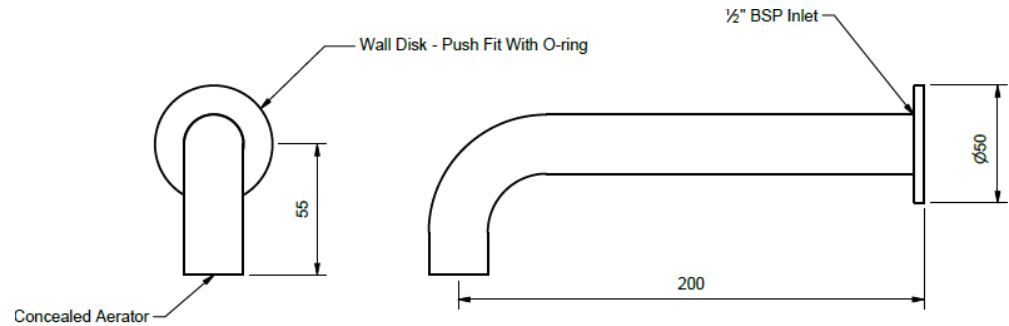

FX7 BATH WALL SPOUT

Wall Spout   Park Wall bath spout solid brass with integrated aerator
15 Year Warranty
Code: RAMPKSPSWQ

- Chrome
- Brushed Nickel
- Gun Metal
- Matte Black
- Brushed Gold

Warranty:
<https://ramtaps.com.au/warranty/>