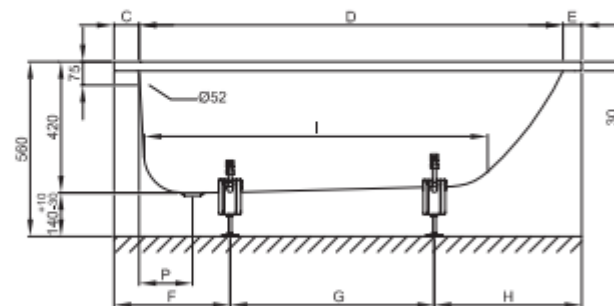

dimension	A	B	C	D	E	F	G	H	I	K	L	M	N	P	Volume	Weight
140 x 70 x 42 cm	1400	700	85	1255	60	460	460	480	1035	420	480	100	65	225	85 litre	36.3kg
150 x 70 x 42 cm	1500	700	80	1360	60	460	580	460	1145	420	480	100	60	225	95 litre	38.0kg
160 x 70 x 42 cm	1600	700	85	1450	65	440	640	520	1225	420	480	95	60	225	108 litre	41.0kg
170 x 70 x 42 cm	1700	700	85	1550	65	450	700	550	1300	420	480	90	65	240	120 litre	43.2kg