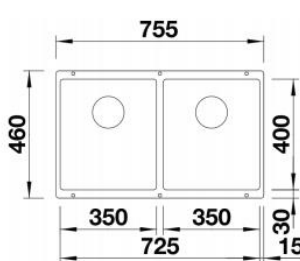

Warranty:

<https://blanco-australia.com/warranty/>