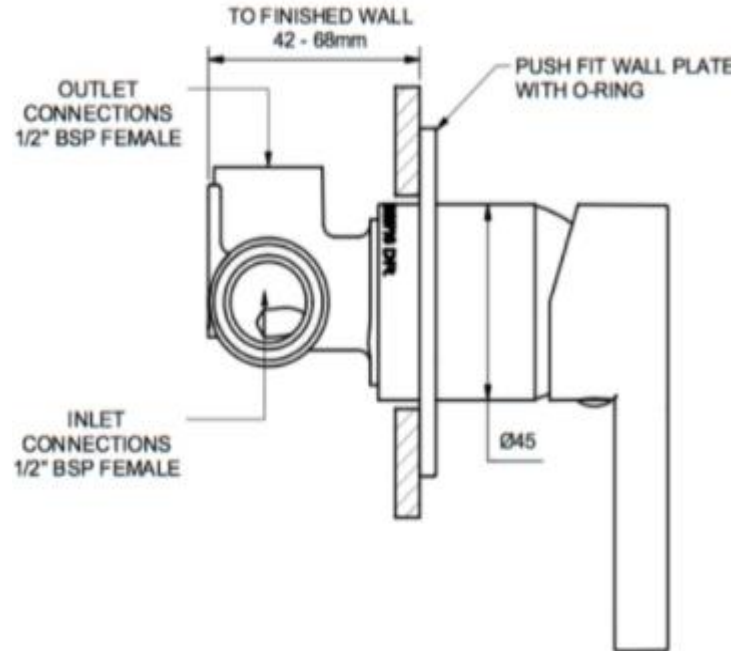

FX4 WALL MIXER (SHOWER & BATH MIXERS)

Wall Mixer   ZENITH Wall Mixer with solid brass 65mm dia. back plate
15 Year Warranty
Code: RAMZNSHM

Warranty:
<https://ramtaps.com.au/warranty/>