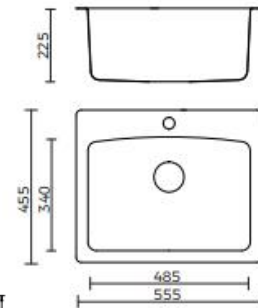

Specifications

Method of Installation:
Undermount

Cabinet Size:
80cm cabinet

Overall Dimensions:
755w x 460d x 200/200hmm

Cut-out Dimensions:
725w x 400d (refer to CAD drawing on the website for corner radii)

FEATURES:

- / 35L bowl with centre taphole
- / 304 stainless steel bowl with 25mm internal corner radius
- / 90mm stainless steel basket waste
- / Minimalist style with flat edge design

OVERALL DIMENSIONS:

555 L x 455 W x 225mm D

WARRANTY:

25 years

Care and Cleaning:

<https://youtu.be/Uqb2ZpiDSmA>

Warranty:

<https://www.everhard.com.au/warranties-2>

BTH1 BATH TUB DROP IN