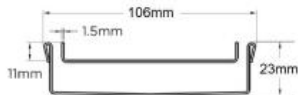

The 100Tii20 is a modular all stainless steel drainage system.

The 100Tii20 is a Tile Insert Drain manufactured from 1.5mm thick 316 marine grade stainless steel.

Suitable for tiles up to 10mm thick.

SPECIFICATIONS + DIMENSIONS

Channel Width	106mm
Channel Depth	23mm
Length(s)	900mm 1000mm 1200mm 1500mm 1800mm 2000mm 2400mm 2700mm 3000mm
Outlet Size	DN80, DN100