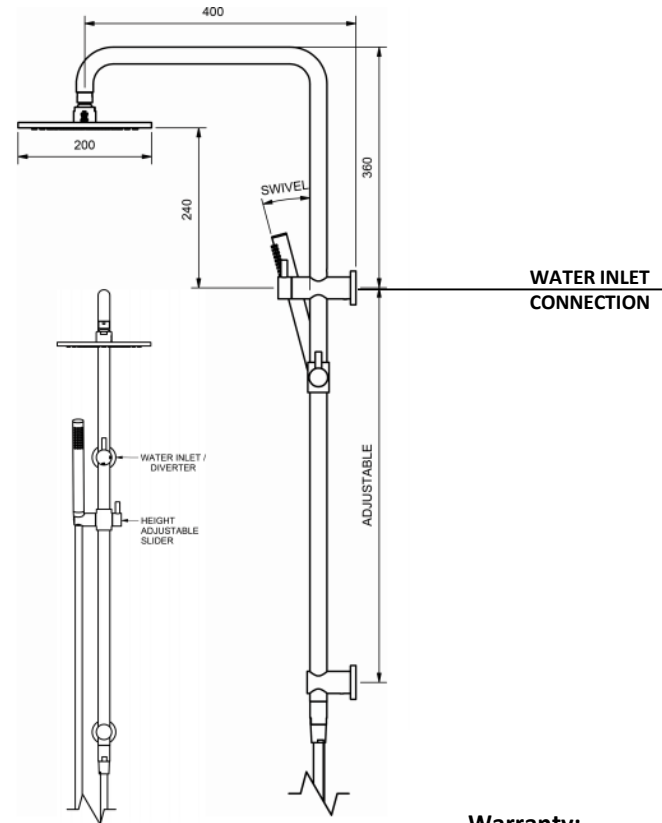

SAMIOS
BATHROOMS

FX1 TWIN SHOWER RAIL SET

Twin Shower EVOLVE Dual Shower Rail with integrated diverter
200mm overhead shower rose + hand held shower with 3x functions.
top inlet water supply
WELS 3 Star - 7 Year Warranty
Code: RAMEVCSH