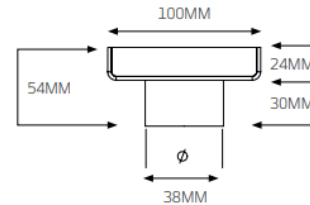

FX20-A FLOOR WASTE

Floor Waste   Radiant Tile Insert Floor Waste 100x100x38mm
316 Stainless Steel manufacture, for connection to 50mm PVC waste with puddle flange
2 Year Warranty
Finish: Stainless Steel
Code: RAD316-RGS-100-38

FEATURES

- 316 stainless steel
- Thickness of stainless steel is 1.2mm
- Base is 1.2mm folded edge, cover is 1.0mm folded edge
- Australian Watermark approved
- 12mm deep insert can accommodate up to 10mm tile + adhesive
- Matt Black has a Teflon finish, Brushed Gold has a PVD finish
- Covered by a 7 year warranty *

Technical Information and Warranty:

<http://www.radiantheating.com.au/downloads/floor-grates-brochure.pdf>