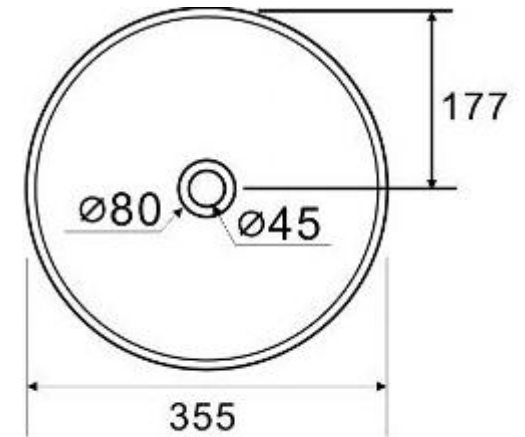

SK2-A & SK2-B COUNTER TOP BASINS – MATT WHITE / MATT BLACK

Counter Top Basin

CHIOSO round counter top basin
ceramic thin edge profile, 5yr replacement warranty.
Size: 355x120mm
Finish: Matte White and Matte Black
Code: ELD12101MW and ELD1210BL
(with matching ceramic top pop up wastes for each basin)
Code: ELDCPUWMW and CPUWMBL

Warranty:

<http://www.millenniumtapware.com.au/warranty.htm>