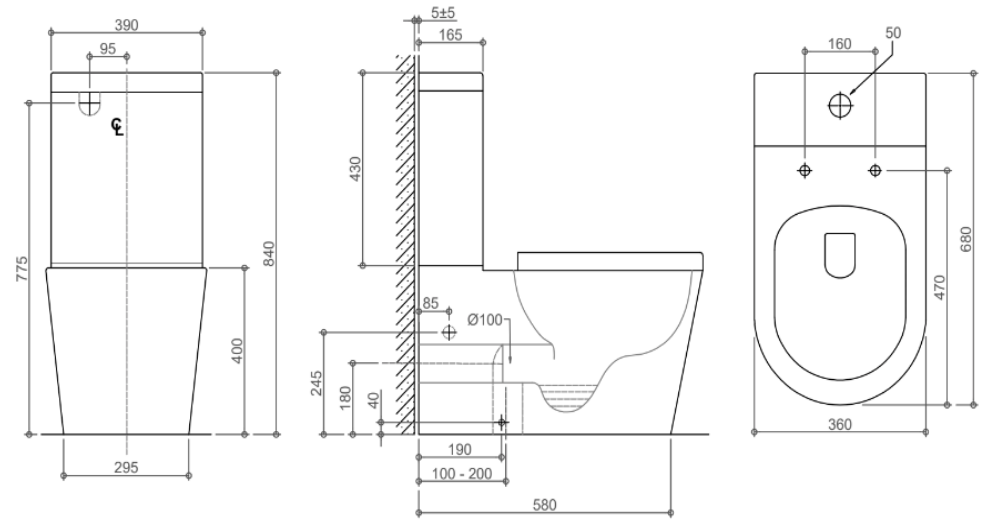

TT2 TOILET SUITES (MAIN & POWDER)

Toilet Suite

KORE Plus BTW Toilet Suite Rimless Technology with Soft Close Heavy Duty Seat easy detachable seat function for cleaning. Back and/or Bottom Inlet applications. Toilet seat supplied already fitted to pan. WELS 4.5ltr/3ltr / 4 Star - 7 Year Warranty - 2yr Seat replacement warranty)
Finish: Gloss White
Code: 901115

Cleaning & Care

- The toilet seat may be removed for cleaning - depress the quick release buttons and lift up.
- Clean only with a soft cloth or sponge using warm water and mild soap or detergent. Do not use any abrasive cleaning materials.
- Do not use any solvents or corrosive liquids.

SAMIOS
BATHROOMS