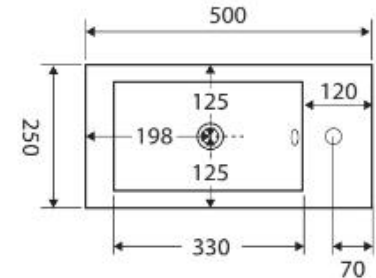

SK3 POWDER ROOM WALL BASIN (RH)

Wall Basin

LINEA wall basin with overflow and 1x tap hole
Inc. brackets – 5yr warranty.
Size: 500x250x144mm
Finish: Gloss White
Code: FIETR4127A

Linea Right-Hand WALL-HUNG BASIN

Features

- Fully vitreous china
- One tap hole with overflow
- Requires 32 mm waste with overflow (not included)
- Wall mounting bolts included
- Not reversible (due to bolt holes)
- Capacity: 4 litres

Available in

Gloss White
TR4127A

Warranty:

<https://fienza.com.au/warranties/>

Cleaning & Care

- Wipe with a clean, soft cloth and mild soapy water or non-abrasive bathroom cleaner. Test in an inconspicuous area before cleaning the whole basin.
- Avoid placing hot objects, such as hair straighteners, on any surface as these will cause discolouration and marking.
- Spills of hair dye, after-shave lotion, nail polish and remover, aerosol spray and other harsh chemicals should be removed immediately to prevent damage and discolouration. Clean immediately with mild soapy water using a clean, soft cloth.