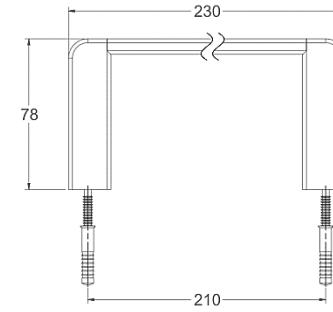

Wall Stops

Mini Wall Stops
¼ turn Chrome Plated
Code: 281039

FX10 230mm GUEST TOWEL RAIL

Beyond Accessories solid brass construction, including direct double fixing system
Diamond drill bit and drilling fixture included, wall plugs and screws
10 Year Warranty