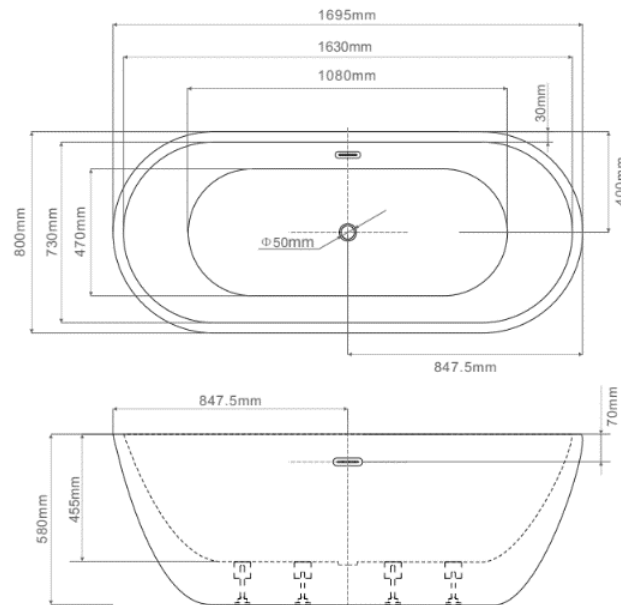

FEATURES:

- / 35L bowl with centre taphole
- / 304 stainless steel bowl with 25mm internal corner radius
- / 90mm stainless steel basket waste
- / Minimalist style with flat edge design

OVERALL DIMENSIONS:

<https://www.argentaust.com.au/sites/default/files/downloads/Bette%20Badewanenfuss%20Installation%20Instructions.pdf>

dimension	A	B	C	D	E	F	G	H	I	K	L	M	N	P	Volume	Weight
140 x 70 x 42 cm	1400	700	85	1255	60	460	460	480	1035	420	480	100	65	225	85 litre	36.3kg
150 x 70 x 42 cm	1500	700	80	1360	60	460	580	460	1145	420	480	100	60	225	95 litre	38.0kg
160 x 70 x 42 cm	1600	700	85	1450	65	440	640	520	1225	420	480	95	60	225	108 litre	41.0kg
170 x 70 x 42 cm	1700	700	85	1550	65	450	700	550	1300	420	480	90	65	240	120 litre	43.2kg

BTH2 OPUS FREESTANDING BATH 1700MM

Freestanding Bath

OPUS freestanding oval bath 1700mm long
sanitary grade acrylic, thin edge profile 35mm, adjustable feet
2 Year Warranty
Finish: Gloss White
Code: 902502