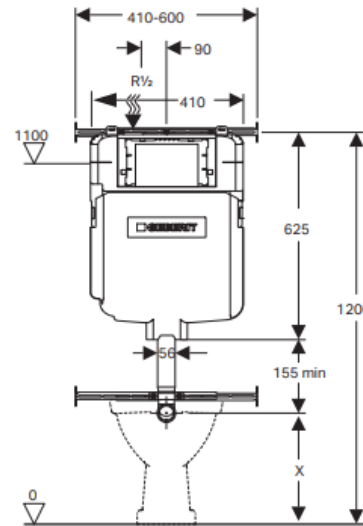

Article No.	109.794.00.1 (6/3L) | 109.795.00.1 (4.5/3L)
Installation type	In-wall, stud or brick 90mm
WELS rating	3 Star (6/3L) or 4 Star (4.5/3L)
Pan type	BTW S or P Trap – suits all major brands
Standards	Watermark
Operating Pressure	10-1000Kpa
Operation	Mechanical Front Flush
Warranty	15 years on cistern tanks and frames, 3 years on valve products

Sigma plates compatible with Sigma cisterns.