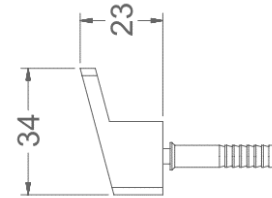

Warranty:

<https://avenir.com.au/pages/terms>

FX13 SHOWER SHELF

FX14 ROBE HOOK

Beyond Accessories solid brass construction, including direct double fixing system
Diamond drill bit and drilling fixture included, wall plugs and screws - 10 Year Warranty