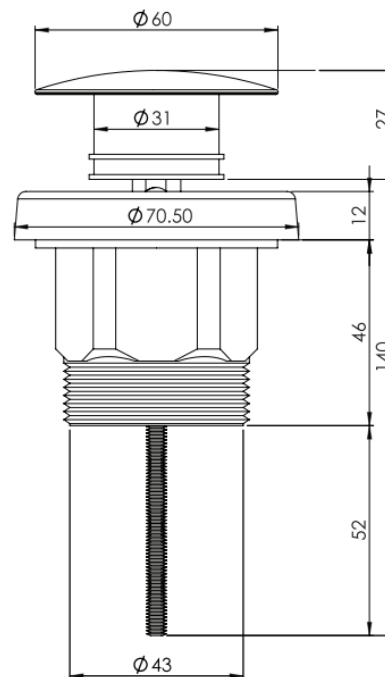

FX9 **BASIN PLUG (POWDER ROOM BASIN ONLY)**

Universal Basin Plug and Waste 32/40mm connection

Finish: Gloss White

Code: ADPPWMMUSHGW