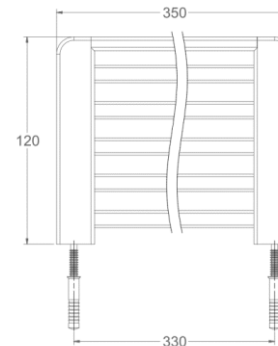

FX13 SHOWER SHELF