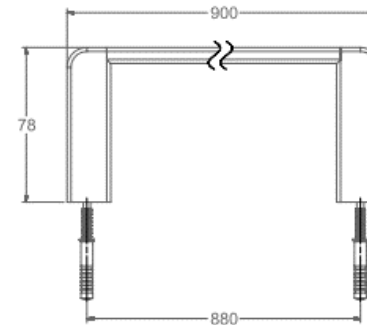

FX17   SHOWER SHELF