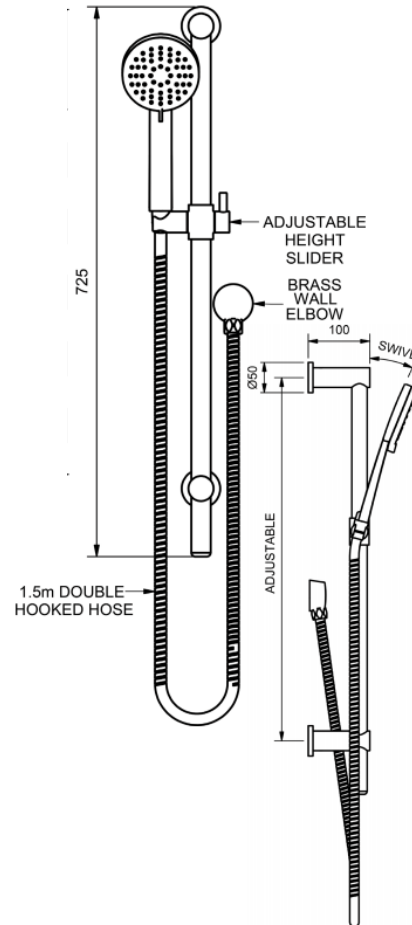

FX4 WALL MIXER (SHOWER & BATH MIXERS)

Wall Mixer ZENITH Wall Mixer with solid brass 65mm dia. back plate
15 Year Warranty
Code: RAMZNSHM

Warranty:
<https://ramtaps.com.au/warranty/>

FX6 SHOWER ON RAIL SET (BATHROOM ONLY)

Shower Rail Set Evolve 3 Function Hand Shower on rail with wall union
brass slide rail 1.5m long hose
3 star WELS 9ltr/min
15 Year Warranty
Code: RAMHSEVB

Warranty:

<https://ramtaps.com.au/warranty/>

FX7 BATH WALL SPOUT