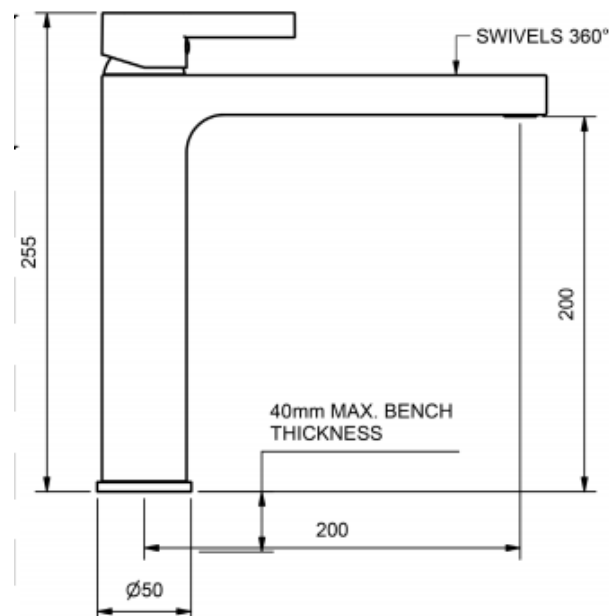

FX2 SINK MIXER

Kitchen Sink Mixer

ZENITH sink mixer with swivel solid cast spout
WELS 4 Star - 15 Year Warranty
Code: RAMZSSM

Warranty:
<https://ramtaps.com.au/warranty/>