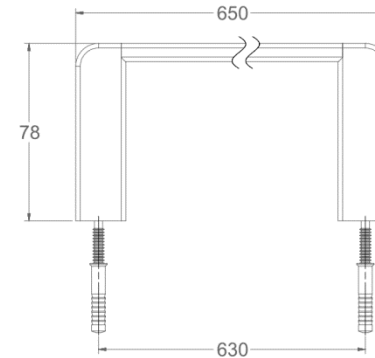

FX11   650mm SINGLE TOWEL RAIL