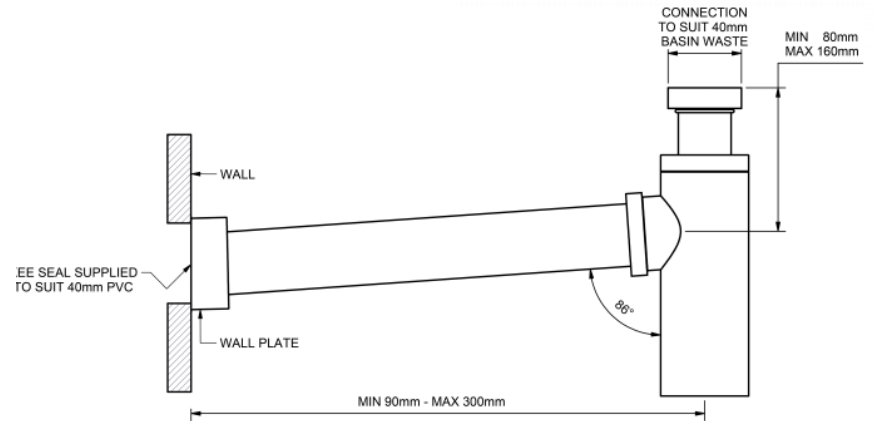

FX8 BOTTLE TRAP

Bottle Trap 40mm Bottle Trap Brass construction/
15 Year Warranty
Code: RAMBTR40

Warranty:
<https://ramtaps.com.au/warranty/>