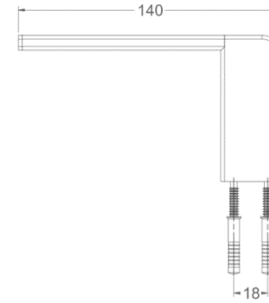

FX12 TOILET ROLL HOLDER

Beyond Accessories solid brass construction, including direct double fixing system
Diamond drill bit and drilling fixture included, wall plugs and screws - 10 Year Warranty