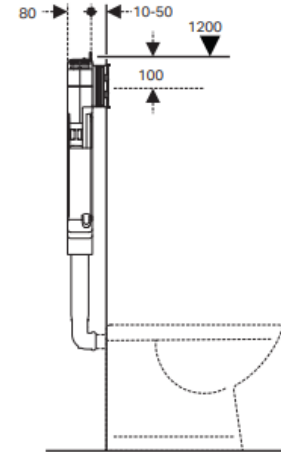

Article No.	109.794.00.1 (6/3L) | 109.795.00.1 (4.5/3L)
Installation type	In-wall, stud or brick 90mm
WELS rating	3 Star (6/3L) or 4 Star (4.5/3L)
Pan type	BTW S or P Trap – suits all major brands
Standards	Watermark
Operating Pressure	10-1000Kpa
Operation	Mechanical Front Flush
Warranty	15 years on cistern tanks and frames, 3 years on valve products

Sigma plates compatible with Sigma cisterns.