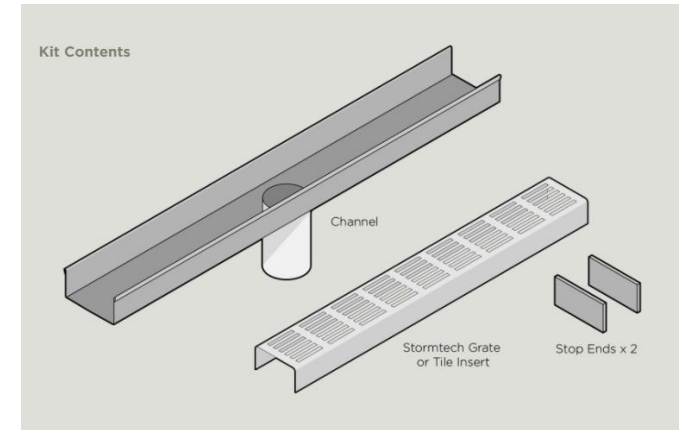

Technical Information and Warranty:
<https://stormtech.com.au/warranty-information>