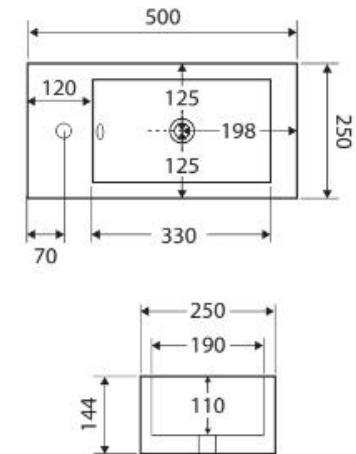

SK3 POWDER ROOM WALL BASIN (LH)

Wall Basin
LINEA wall basin with overflow and 1x taphole
Inc. brackets – 5yr warranty.
Size: 500x250x144mm
Finish: Gloss White
Code: FIETR4127

Linea Left-Hand WALL-HUNG BASIN

Features

- Fully vitreous china
- One tap hole with overflow
- Requires 32 mm waste with overflow (not included)
- Wall mounting bolts included
- Not reversible (due to bolt holes)
- Capacity: 4 litres

Available in

Gloss White
TR4127

Warranty:

<https://fienza.com.au/warranties/>

Cleaning & Care

- Wipe with a clean, soft cloth and mild soapy water or non-abrasive bathroom cleaner. Test in an inconspicuous area before cleaning the whole basin.
- Avoid placing hot objects, such as hair straighteners, on any surface as these will cause discolouration and marking.
- Spills of hair dye, after-shave lotion, nail polish and remover, aerosol spray and other harsh chemicals should be removed immediately to prevent damage and discolouration. Clean immediately with mild soapy water using a clean, soft cloth.