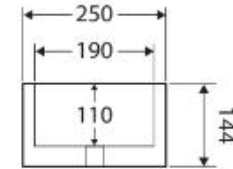

SK3 POWDER ROOM WALL BASIN (RH)

Wall Basin

LINEA wall basin with overflow and 1x tap hole
Inc. brackets – 5yr warranty.
Size: 500x250x144mm
Finish: Gloss White
Code: FIETR4127A

Linea Right-Hand WALL-HUNG BASIN

Features

- Fully vitreous china
- One tap hole with overflow
- Requires 32 mm waste with overflow (not included)
- Wall mounting bolts included
- Not reversible (due to bolt holes)
- Capacity: 4 litres

Available in

Gloss White
TR4127A

Warranty:

<https://fienza.com.au/warranties/>

Cleaning & Care

- Wipe with a clean, soft cloth and mild soapy water or non-abrasive bathroom cleaner. Test in an inconspicuous area before cleaning the whole basin.
- Avoid placing hot objects, such as hair straighteners, on any surface as these will cause discolouration and marking.
- Spills of hair dye, after-shave lotion, nail polish and remover, aerosol spray and other harsh chemicals should be removed immediately to prevent damage and discolouration. Clean immediately with mild soapy water using a clean, soft cloth.