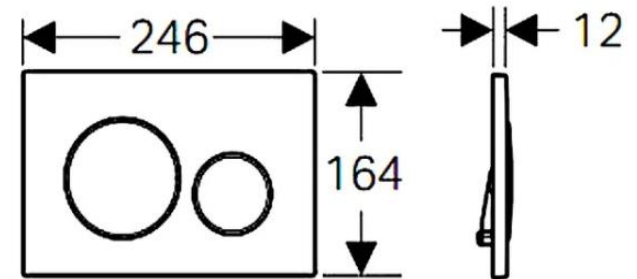

INSTALLATION VIDEO LINK:

<https://www.geberit.com.au/products/cisterns-buttons/geberit-concealed-cisterns/>

Warranty:

<https://www.geberit.com.au/local-media/files/warranty.pdf>