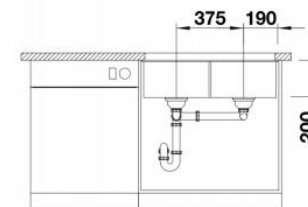

Warranty:

<https://blanco-australia.com/warranty/>