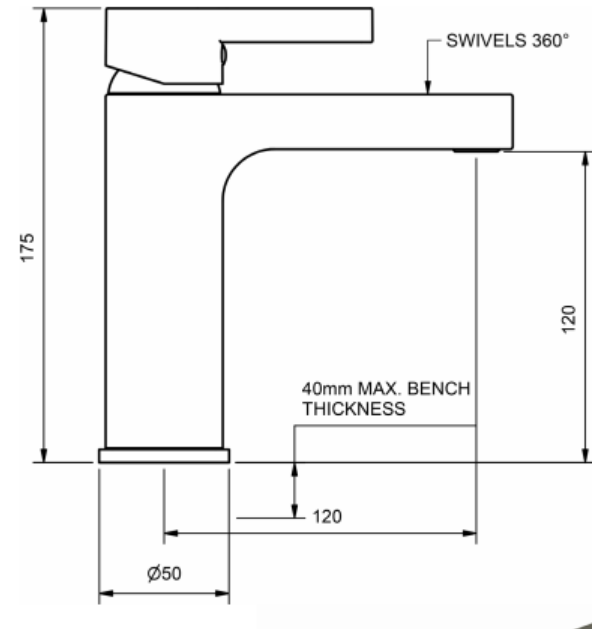

FX3 BASIN MIXER (POWDER ROOM BASINS ONLY)

Basin Mixer   ZENITH basin mixer with swivel solid cast spout
WELS 4 Star - 15 Year Warranty
Code: RAMZNBSM

Warranty:
<https://ramtaps.com.au/warranty/>