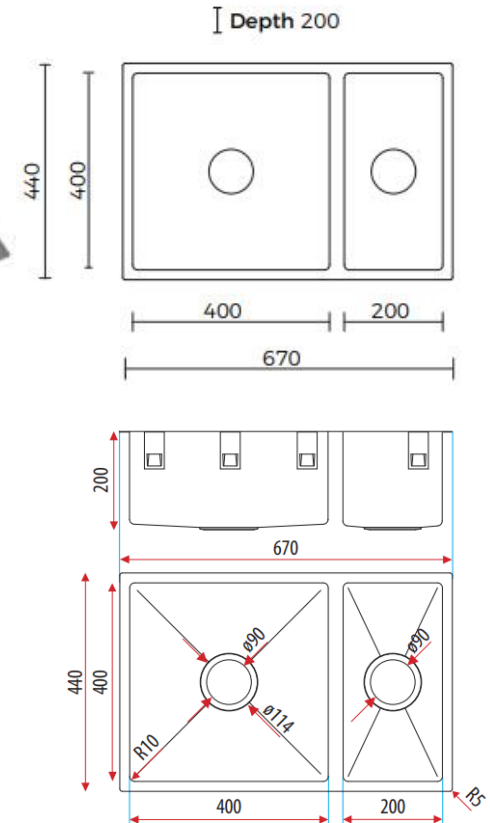

SK1-A KITCHEN SINK – STAINLESS STEEL OPTION

EXCELLENCE SQUARELINE 1.5 BOWL

PRODUCT CODE:

72150

FEATURES:

- / 304 Stainless Steel bowl
- / 2 x 90mm basket waste
- / 32L & 16L capacity
- / Suitable for garbage disposal connection
- / Sink bench fixing clips
- / Undermount or top mount

OVERALL DIMENSIONS:

670 L x 440 W x 200mm D

WARRANTY:

30 years

ADDITIONAL EXTRAS:

- 97942 - Excellence Squareline Accessories Kit (cutting board and colander)
- 97899 - Draining Tray

Care and Cleaning:

<https://youtu.be/Uqb2ZpiDSmA>

Warranty:

<https://www.everhard.com.au/warranties-2>