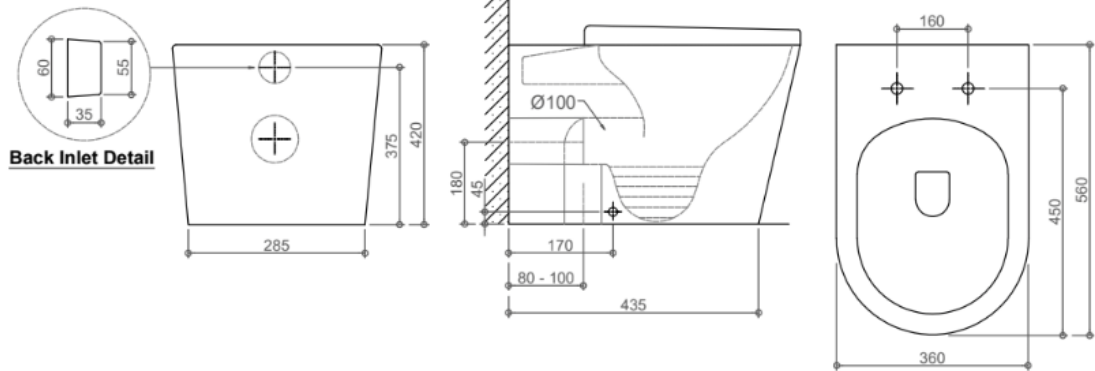

TT1 WALL FACED PAN & SEAT (ENSUITE ONLY)

Toilet Pan & Seat

KORE Plus "Rimless" back to wall Pan with Soft Close Seat
(use with Geberit Inwall Cisterns)
7 Year Warranty (2yr Seat replacement warranty)
WELS 4.5ltr/3ltr / 4 Star
Finish: Gloss White
Code: 901114

Cleaning & Care

- The toilet seat may be removed for cleaning - depress the quick release buttons and lift up.
- Clean only with a soft cloth or sponge using warm water and mild soap or detergent. Do not use any abrasive cleaning materials.
- Do not use any solvents or corrosive liquids.